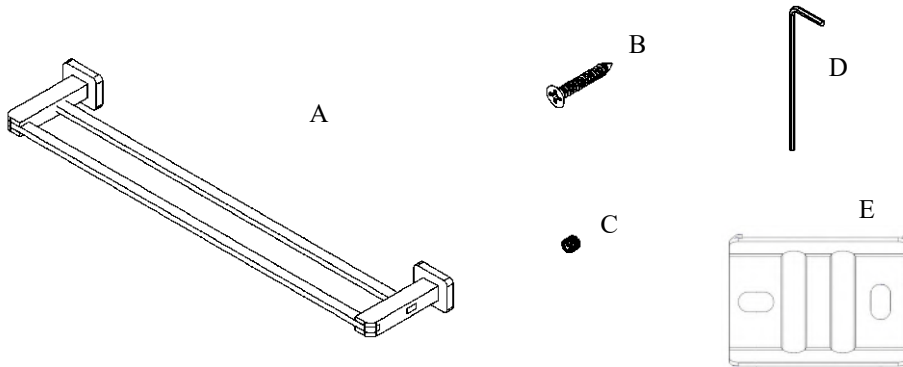

Exhilarating by Design

Volkano Spark 24" Double Towel Bar Installation Guide

Code: V64183, V64185

Parts Included	QTY
A - Towel Bar	1
B - Screw	4
C - Set Screw	2
D - Allen Key	1
E - Bracket	2

Model #	Description	Finish	Weight (lb)	WxHxD (mm)	WxHxD (Inches)	Metal Type
V64183	Spark 24" Double Towel Bar	Chrome	2.33	631 x 45 x 121	24.8 x 1.75 x 4.75	Brass
V64185	Spark 24" Double Towel Bar	Matte Black	2.33	631 x 45 x 121	24.8 x 1.75 x 4.75	Brass